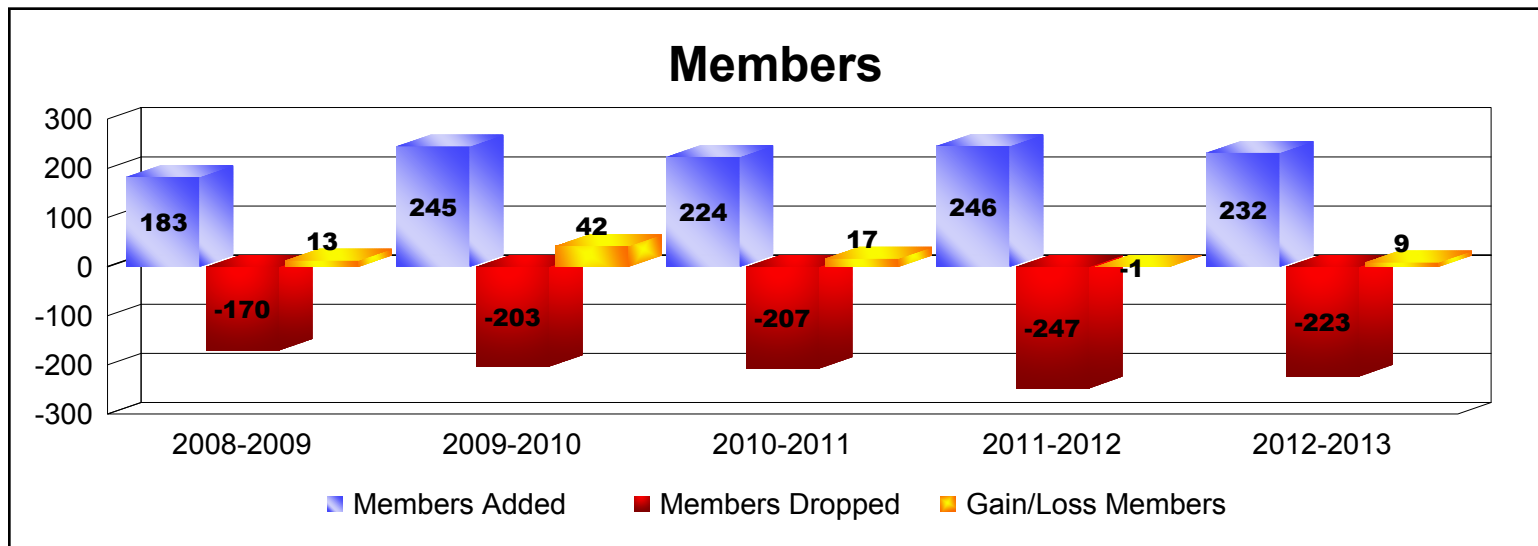

Year	New Clubs	Dropped Clubs	Gain/Loss Clubs	New Members	Charter Members	Reinstate Members	Transfer Members	Total Member Added	Total Members Dropped	Gain/Loss Members
2008-2009	0	-1	-1	164	0	4	15	183	-170	13
2009-2010	2	-2	0	162	48	14	21	245	-203	42
2010-2011	3	0	3	139	69	1	15	224	-207	17
2011-2012	2	-1	1	178	42	11	15	246	-247	-1
2012-2013	1	0	1	195	24	4	9	232	-223	9
<b>Average</b>	<b>2</b>	<b>-1</b>	<b>1</b>	<b>168</b>	<b>37</b>	<b>7</b>	<b>15</b>	<b>226</b>	<b>-210</b>	<b>16</b>

Year	New Clubs	Dropped Clubs	Gain/Loss Clubs	New Members	Charter Members	Reinstate Members	Transfer Members	Total Member Added	Total Members Dropped	Gain/Loss Members
2008-2009	0	0	0	2	0	0	0	2	0	2
2009-2010	2	0	2	35	58	0	0	93	-1	92
2010-2011	1	0	1	74	24	2	0	100	-42	58
2011-2012	0	0	0	6	0	1	0	7	-41	-34
2012-2013	0	0	0	41	0	0	1	42	-43	-1
<b>Average</b>	<b>1</b>	<b>0</b>	<b>1</b>	<b>32</b>	<b>16</b>	<b>1</b>	<b>0</b>	<b>49</b>	<b>-25</b>	<b>23</b>