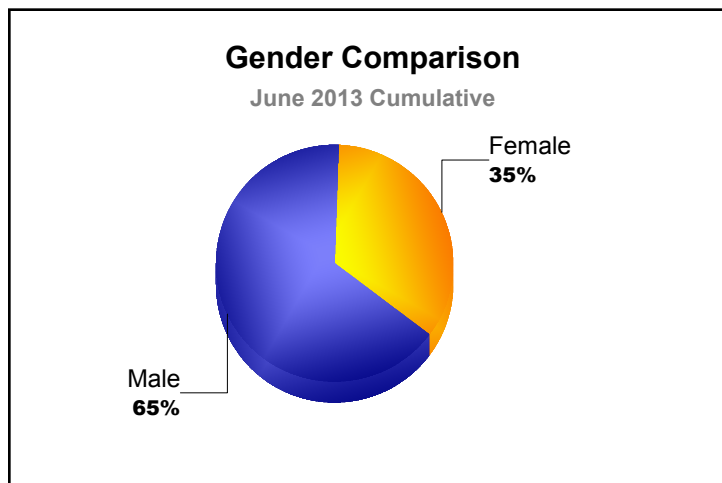

Year	New Clubs	Dropped Clubs	Gain/Loss Clubs	New Members	Charter Members	Reinstate Members	Transfer Members	Total Member Added	Total Members Dropped	Gain/Loss Members
2008-2009	0	-1	-1	164	0	4	15	183	-170	13
2009-2010	2	-2	0	162	48	14	21	245	-203	42
2010-2011	3	0	3	139	69	1	15	224	-207	17
2011-2012	2	-1	1	178	42	11	15	246	-247	-1
2012-2013	1	0	1	195	24	4	9	232	-223	9
<b>Average</b>	<b>2</b>	<b>-1</b>	<b>1</b>	<b>168</b>	<b>37</b>	<b>7</b>	<b>15</b>	<b>226</b>	<b>-210</b>	<b>16</b>