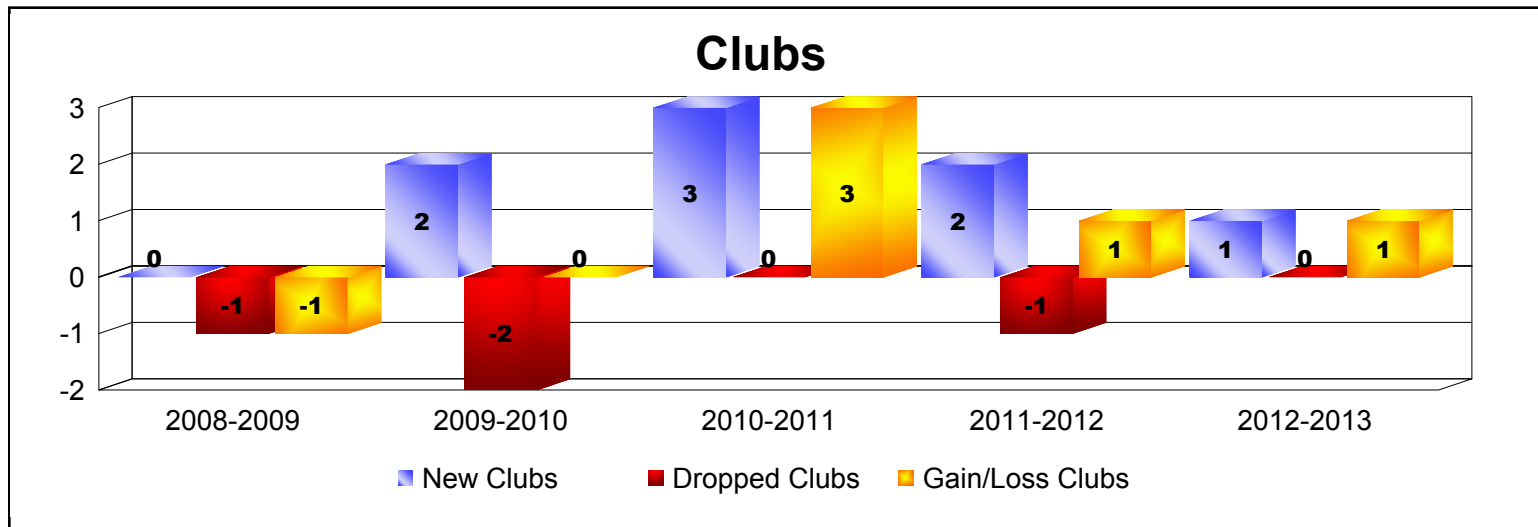

Year	New Clubs	Dropped Clubs	Gain/Loss Clubs	New Members	Charter Members	Reinstate Members	Transfer Members	Total Member Added	Total Members Dropped	Gain/Loss Members
2008-2009	0	-1	-1	164	0	4	15	183	-170	13
2009-2010	2	-2	0	162	48	14	21	245	-203	42
2010-2011	3	0	3	139	69	1	15	224	-207	17
2011-2012	2	-1	1	178	42	11	15	246	-247	-1
2012-2013	1	0	1	195	24	4	9	232	-223	9
<b>Average</b>	<b>2</b>	<b>-1</b>	<b>1</b>	<b>168</b>	<b>37</b>	<b>7</b>	<b>15</b>	<b>226</b>	<b>-210</b>	<b>16</b>

Year	New Clubs	Dropped Clubs	Gain/Loss Clubs	New Members	Charter Members	Reinstate Members	Transfer Members	Total Member Added	Total Members Dropped	Gain/Loss Members
2008-2009	0	0	0	2	0	0	0	2	0	2
2009-2010	2	0	2	35	58	0	0	93	-1	92
2010-2011	1	0	1	74	24	2	0	100	-42	58
2011-2012	0	0	0	6	0	1	0	7	-41	-34
2012-2013	0	0	0	41	0	0	1	42	-43	-1
<b>Average</b>	<b>1</b>	<b>0</b>	<b>1</b>	<b>32</b>	<b>16</b>	<b>1</b>	<b>0</b>	<b>49</b>	<b>-25</b>	<b>23</b>