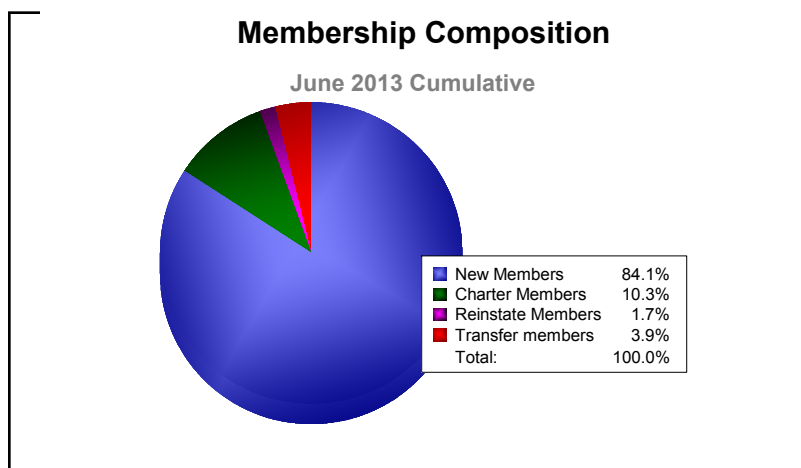

Year	New Clubs	Dropped Clubs	Gain/Loss Clubs	New Members	Charter Members	Reinstate Members	Transfer Members	Total Member Added	Total Members Dropped	Gain/Loss Members
2008-2009	0	-1	-1	164	0	4	15	183	-170	13
2009-2010	2	-2	0	162	48	14	21	245	-203	42
2010-2011	3	0	3	139	69	1	15	224	-207	17
2011-2012	2	-1	1	178	42	11	15	246	-247	-1
2012-2013	1	0	1	195	24	4	9	232	-223	9
<b>Average</b>	<b>2</b>	<b>-1</b>	<b>1</b>	<b>168</b>	<b>37</b>	<b>7</b>	<b>15</b>	<b>226</b>	<b>-210</b>	<b>16</b>